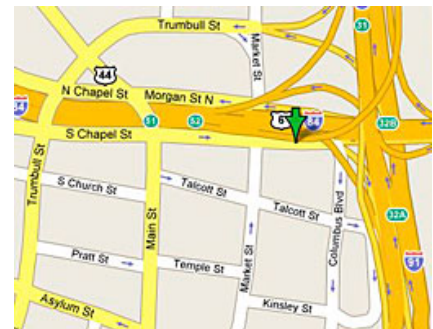

Talcott Street Entrance

About the Morgan Street Garage

This state-of-the art garage was designed to support the growing downtown parking demands at an affordable price and to provide convenient access to the Central Business District (CBD). This facility has 2,290 parking spaces and is open 24-hours per day, 7-days per week, 365-days per year. The Morgan Street Garage is managed and operated by Central Parking System. As a monthly parker, we ask that you take a few moments to familiarize yourself with the instructions below. If followed, these instructions will afford you convenient use of the parking facility.